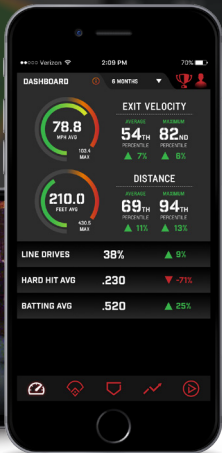

EXIT VELOCITY 104.7MPH

BATTING AVG .338

1.5°

LAUNCH ANGLE 17.6°

**HitTrax**<sup>TM</sup>  
STATSCENTER

342.4FT

02.3MPH

324.9FT AVG DISTANCE

.338

**KNOW  
YOUR  
NUMBERS.  
SEE YOUR PROGRESS.**

LEARN MORE AT  
[HITTRAXSTATSCENTER.COM](http://HITTRAXSTATSCENTER.COM)

**KNOW**  
**YOUR NUMBERS.**  
**SEE YOUR PROGRESS.**

***HitTrax***<sup>TM</sup>  
STATSCENTER

# JOIN HITTRAX STATSCENTER TODAY!

**Access your training stats, video analysis, instruction notes, performance trends, rankings and much more!**

With HitTrax StatsCenter Mobile you'll be able to stay on top of your progress by reviewing summary reports, spray charts, rankings, as well as frame-by-frame video playback complete with your instructor's illustrations and analysis.